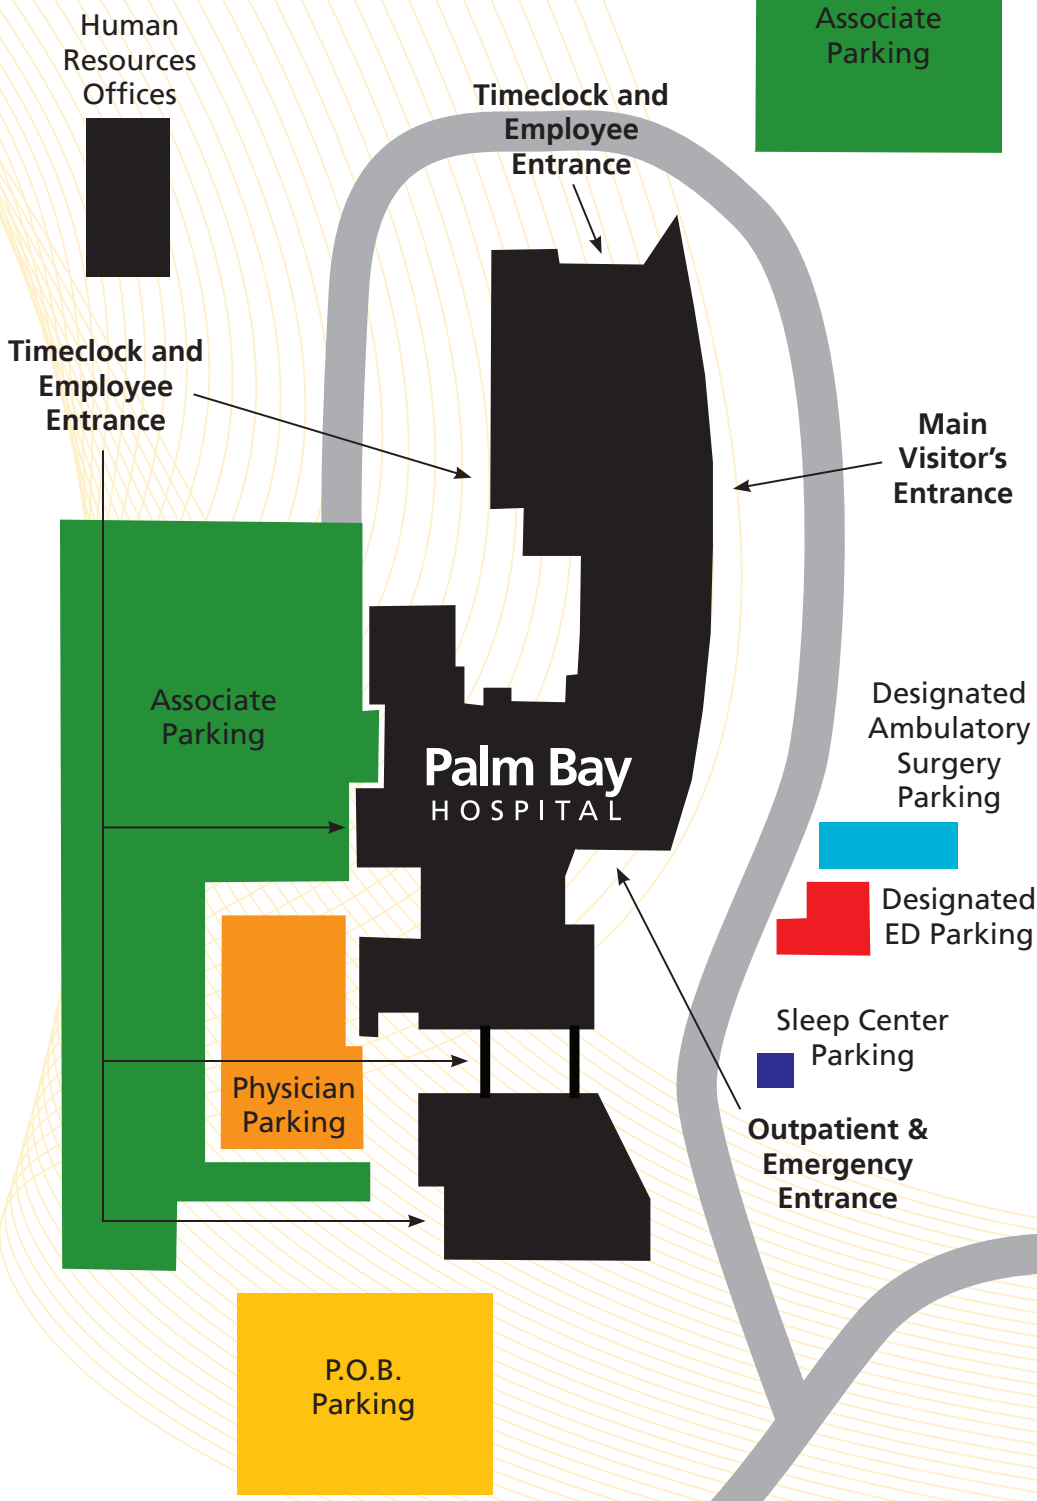

PARKING MAP

Additional timeclocks located outside staff elevators on second and third floors.

Palm Bay
HOSPITAL